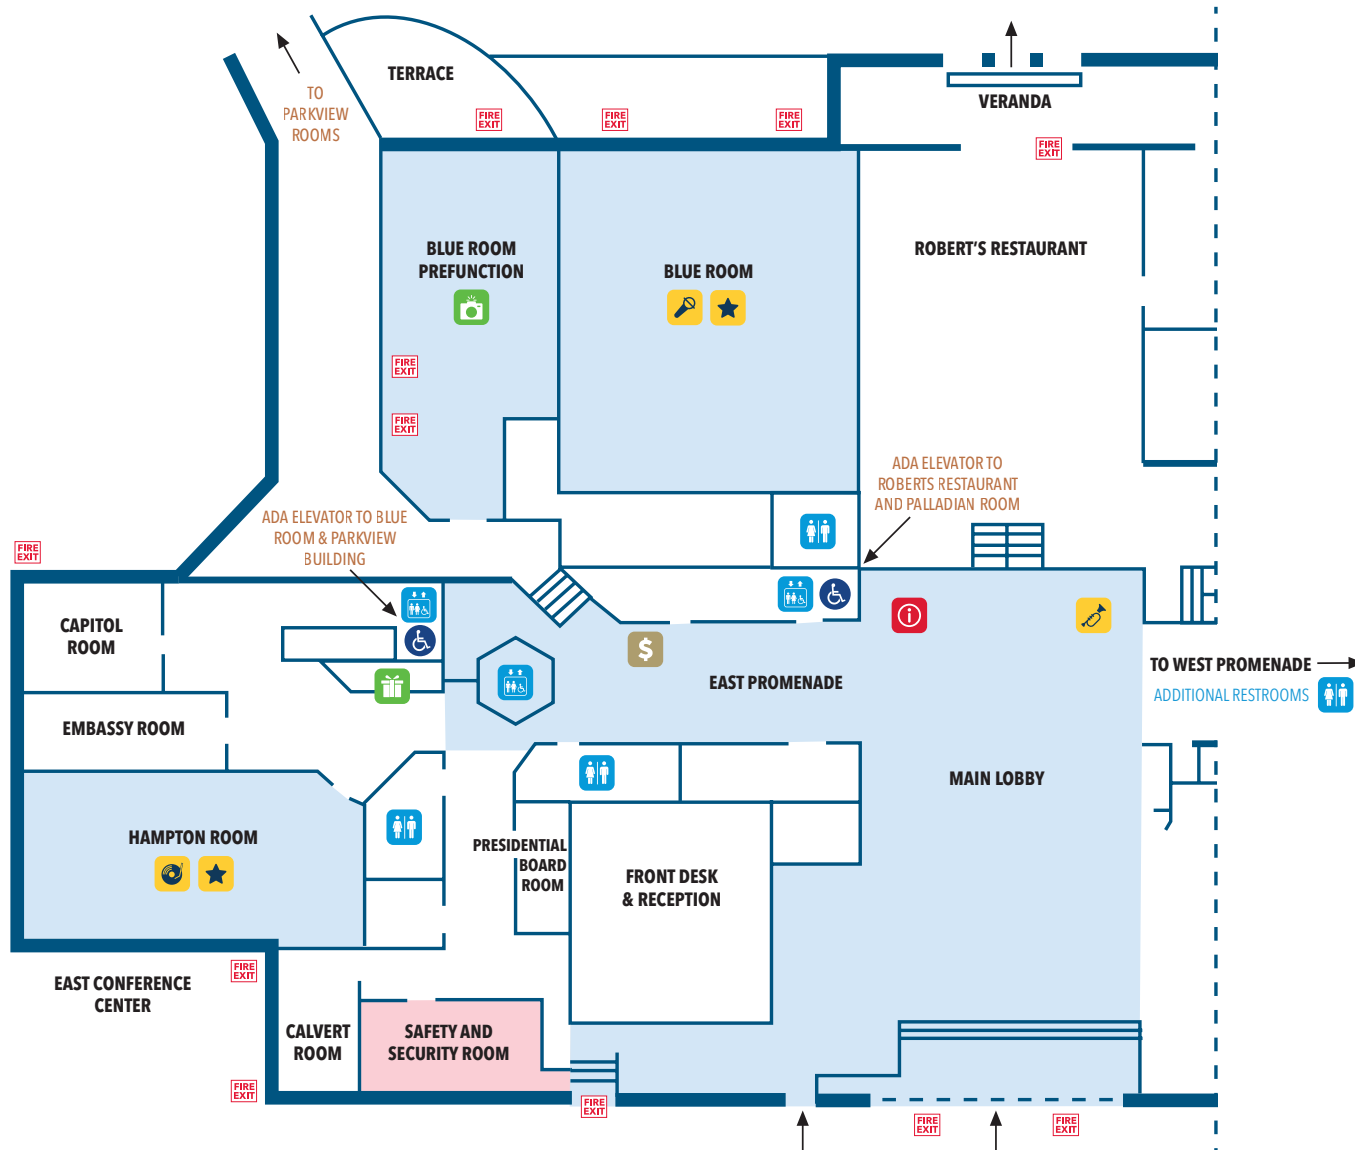

# OMNI SHOREHAM HOTEL FLOORPLAN

-  RESTROOM
-  ELEVATOR
-  ACCESSIBILITY
-  HELP DESK
-  FIRE EXITS
-  GLAMBOT
-  GIFT TABLE
-  ATM
-  BLACK TIE
-  DJ CHRIS STYLES
-  STUDENT TALENT
-  GW JAZZ ORCHESTRA

THE GEORGE  
WASHINGTON  
UNIVERSITY  
WASHINGTON, DC

ADA RAMP TO LOBBY

MAIN ENTRANCE

SHUTTLE DROP-OFF AND PICK-UP  
(for the Foggy Bottom and Mount Vernon campuses)